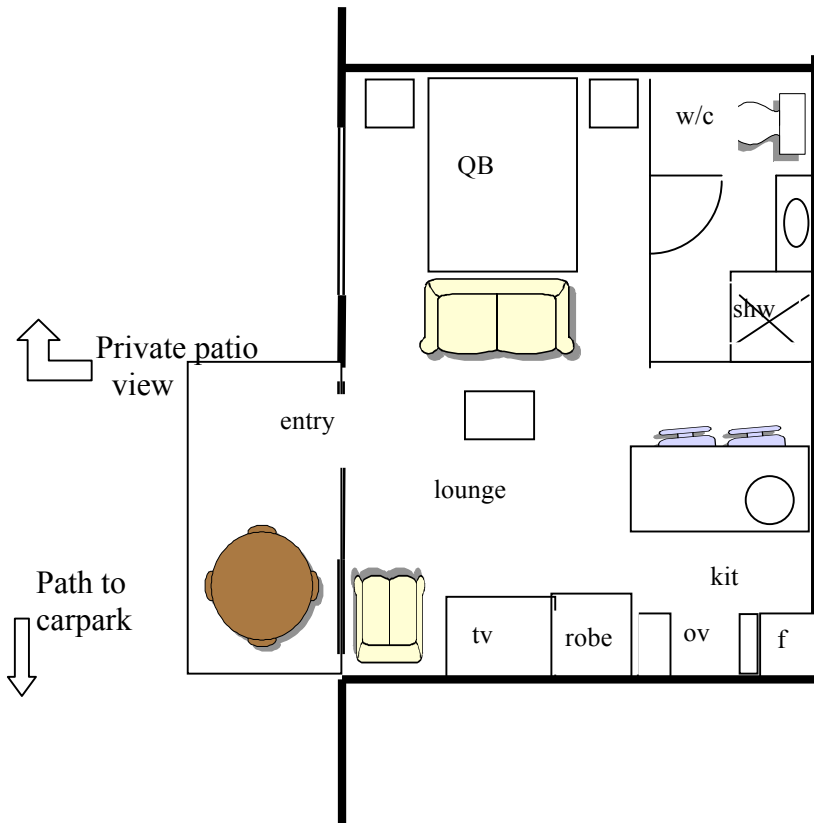

CRISDON

Jesters Court

- Private Entrance
- Self Contained Studio Apartment
- Queen Size Bed with ensuite
- Private Patio
- Luxury Linens & Robes
- Full Kitchen Facilities
- Flat screen TV, Stereo/CD/DVD
- Iron & Iron board
- Electric blankets & heater
- Guest Laundry

*This studio apartment is on the ground floor
Approx. 40sqm*