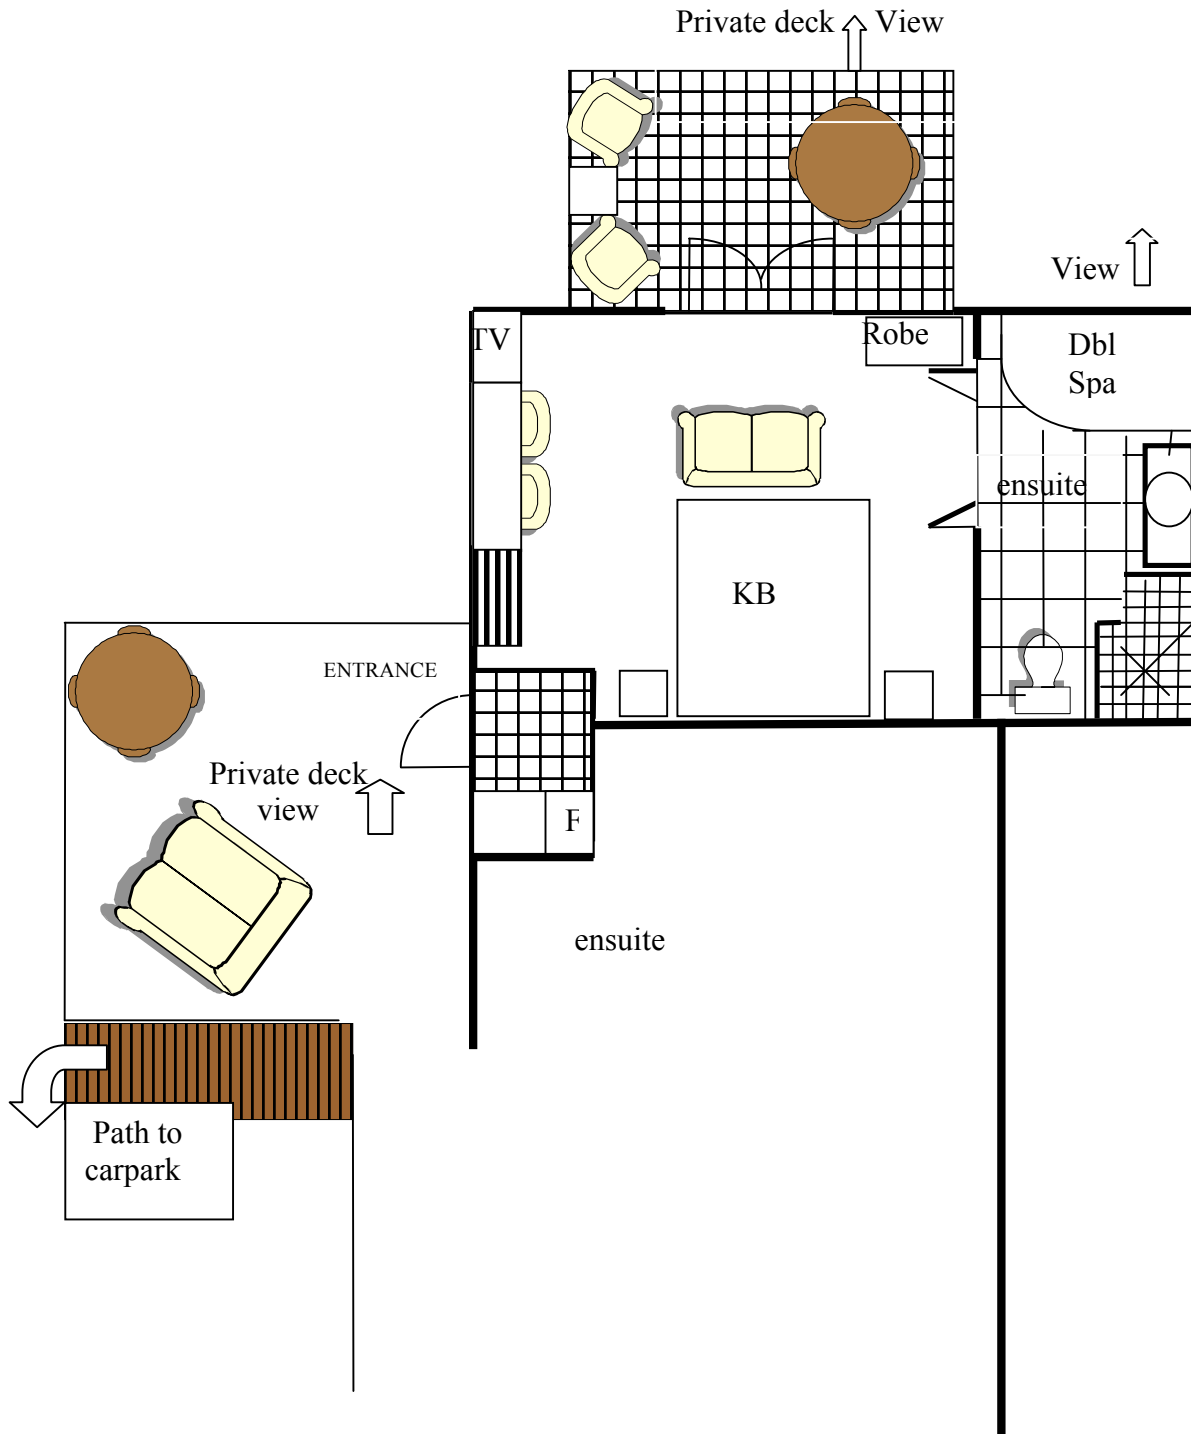

CRISDON

### Kings Retreat

- Private Entrance
  - King Size Bed
  - Private Deck
  - Incredible Views
  - Luxury Bathroom with Dbl Spa Bath
  - Fridge, Crockery, Cutlery
  - Tea and Coffee Making Facilities
  - Flat screen TV, Stereo/CD/DVD
  - Luxury Linens, Robes
  - Iron & Iron board
  - Electric blankets & heater
  - Guest Laundry
- This suite is on the upper floor*  
*Approx. 35sqm*