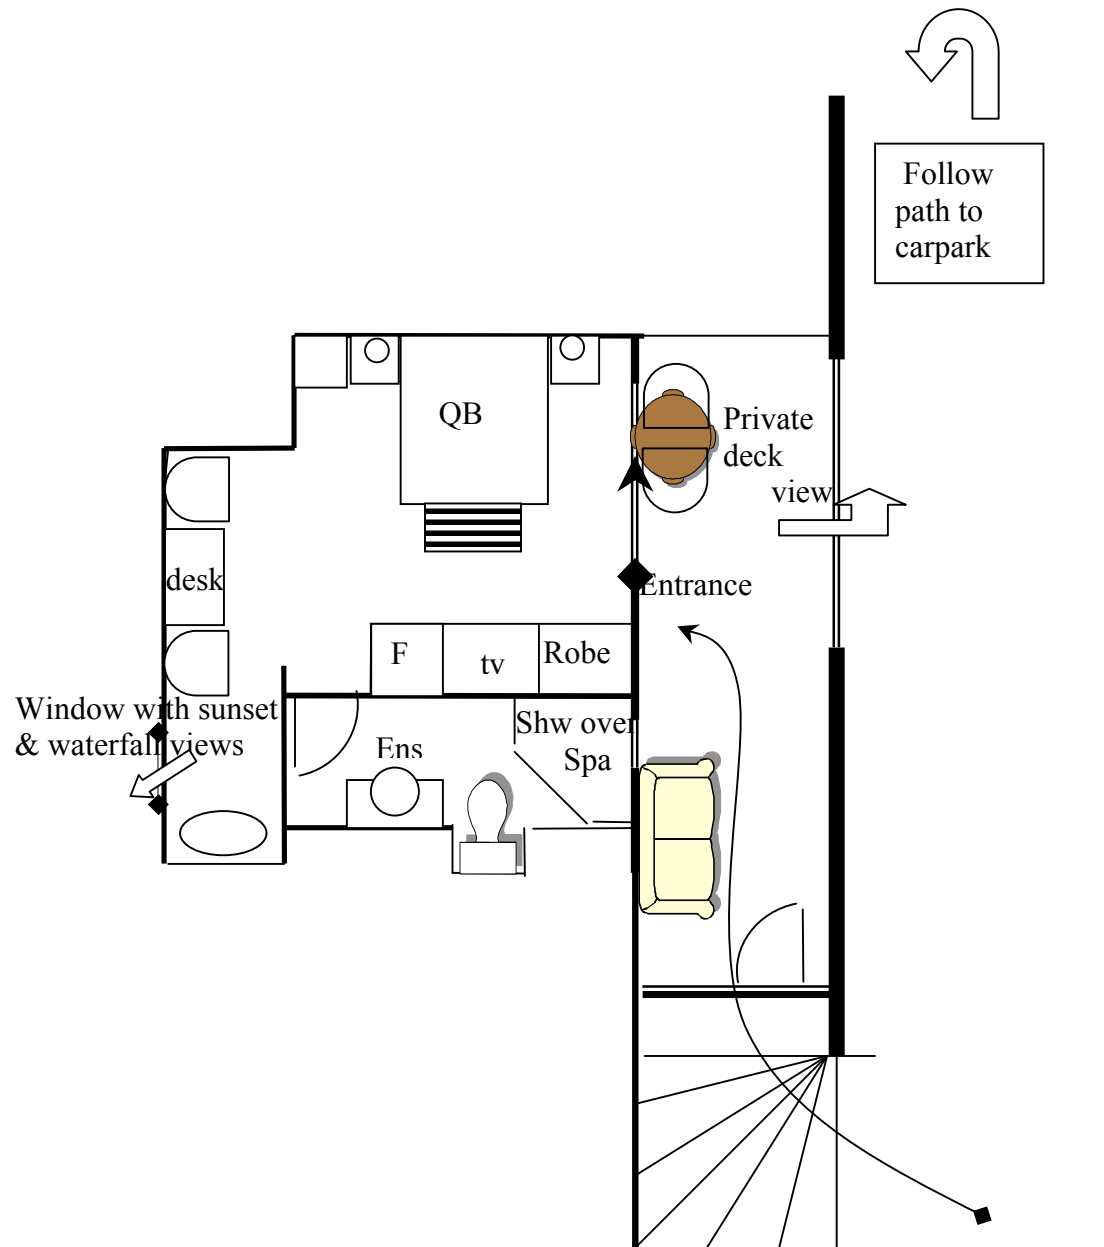

CRISDON

Knights Nook

Private Entrance

Queen Size Four Poster Bed

Private Balcony

Incredible Views

Ensuite with Cnr Spa Bath

Fridge, Crockery, Cutlery

Tea and Coffee Making Facilities

Flat screen TV, Stereo/CD/DVD

Luxury Linens & Robes

Iron & Iron board

Guest Laundry

Electric blankets & heater

This suite is on the upper floor

Approx. 25sqm