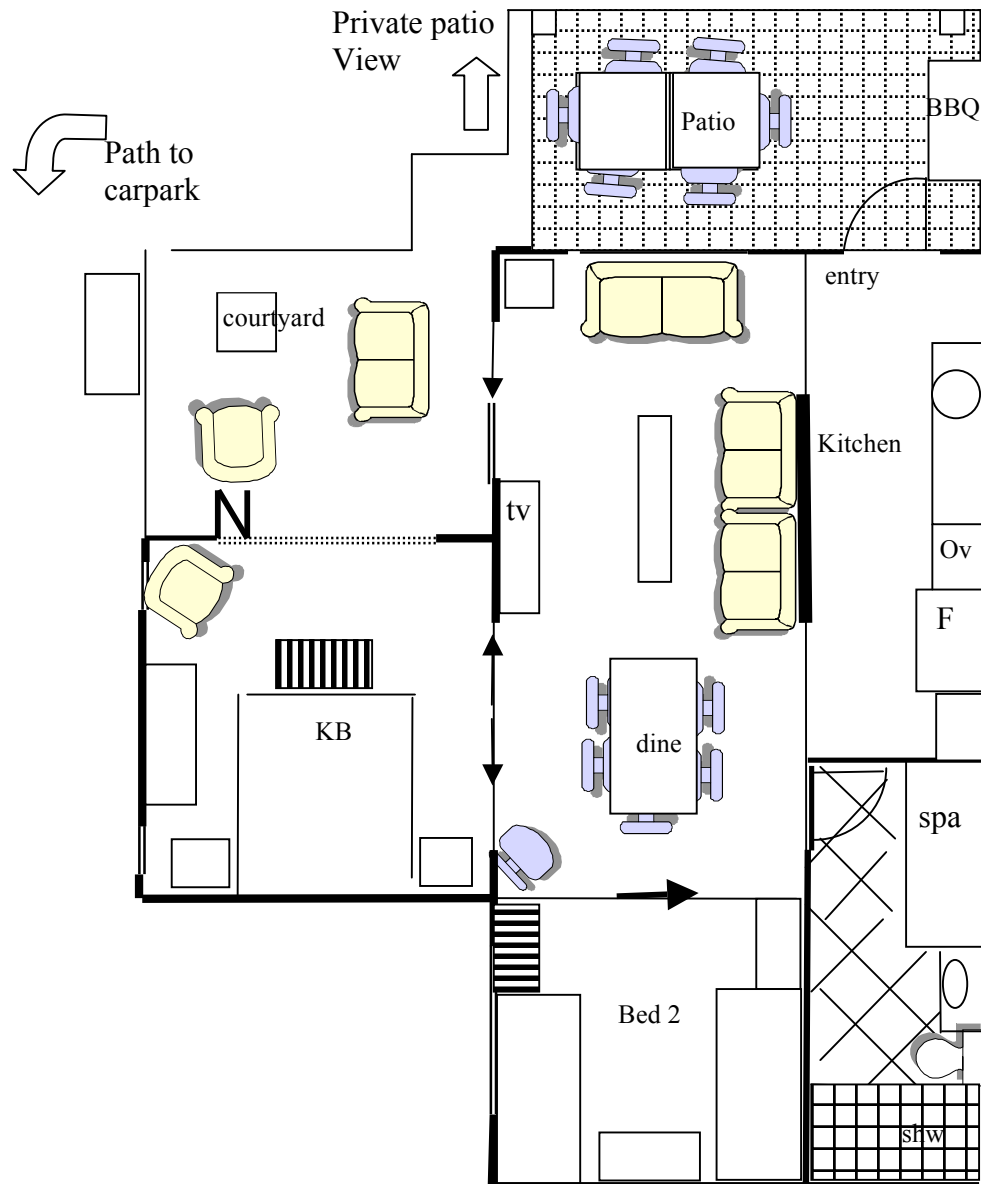

## Queens Quarters

Private Entrance  
Self Contained Apartment  
Bedroom 1 (King Size Bed)  
Bedroom 2 (Twin Beds)  
Courtyard, Patio. BBQ  
Incredible Views  
Bathroom with Spa Bath  
Luxury Linens & Robes  
Full Kitchen Facilities  
Flat screen TV, Stereo/CD/DVD  
Iron & Iron board  
Electric blankets & heater  
Guest Laundry

*This apartment is on the ground floor  
Approx. 70sqm*